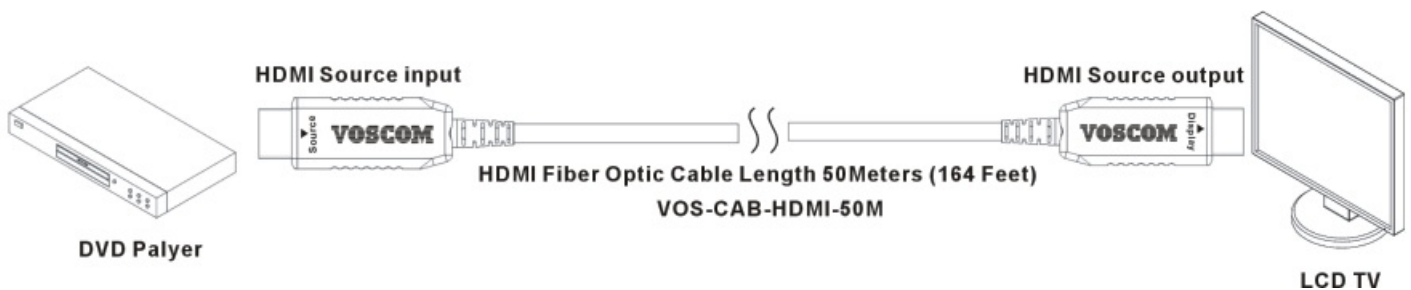

Typical Configuration