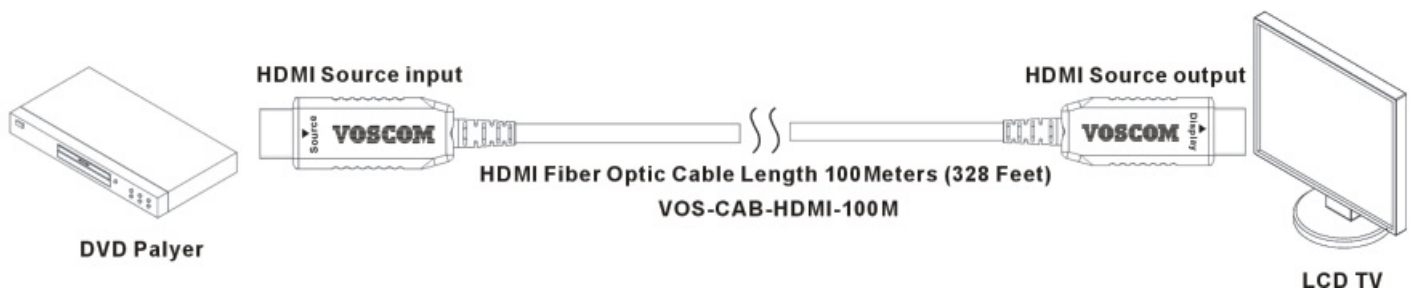

Typical Configuration